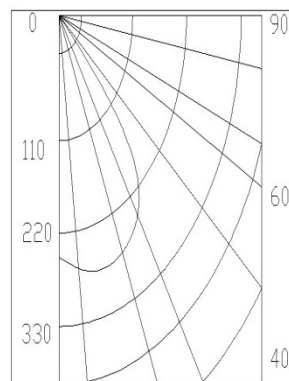

Product Specifications

EO-G24 - 10W G24 – 10Watt LED Lamp

SPECIFICATIONS	
Product Code	EO-G24-10W
Power Consumption	10watts
Input Voltage	AC 110-240v, 50-60Hz
Constant Current	DC 550mA +/- 5%
LED Quantity	99 pcs SMD 3014 LED
Luminous Flux	720 lumens
Cover	Clear / Frosted
Base	G24
No. of LEDs	99 PCS
Measurement	L 170mm x 36mm
Weight	70g
Beam Angle	120 degree
Average Life Expectancy	50,000+hrs
Ambient Humidity	95%
Colour Renderinf Index	. 85
Operating Temperature	<55°C
Colour Temperature	Warm White 2800-4000 Kelvin Cool White 4000-6000 Kelvin Day Light 6000-10000 Kelvin
Safety Assurance	CE and RoHS
Warranty	2 year

Dimensions

Installation instructions:

When install, must turn off lighting power supply equipment to protect the health.
After the installation is complete, power turn-on

Photometry" Summary

Intensity (Candlepower)

ANGLE	MEAN CP
0°	328
5°	326
15°	311
25°	278
35°	211
45°	125
55°	61
65°	30
75°	18
85°	4
90°	0

Zonal Lumen Summary

ZONE	LUMENS	%LAMP	%FIX
0°- 30°	242	42.10	42.10
0°- 40°	371	64.60	64.60
0°- 60°	521	90.60	90.60
0°- 90°	575	100.00	100.00