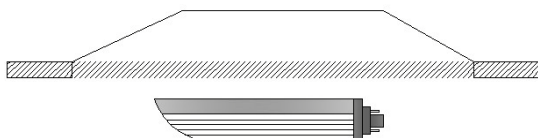

Product Specifications

EO-G24 - 10W G24 – 10Watt LED Lamp

SPECIFICATIONS	
Product Code	EO-G24-10W
Power Consumption	10watts
Input Voltage	AC 110-240v, 50-60Hz
Constant Current	DC 550mA +/- 5%
LED Quantity	99 pcs SMD 3014 LED
Luminous Flux	720 lumens
Cover	Clear / Frosted
Base	G24
No. of LEDs	99 PCS
Measurement	L 170mm x 36mm
Weight	70g
Beam Angle	120 degree
Average Life Expectancy	50,000+hrs
Ambient Humidity	95%
Colour Renderinf Index	. 85
Operating Temperature	<55°C
Colour Temperature	Warm White 2800-4000 Kelvin Cool White 4000-6000 Kelvin Day Light 6000-10000 Kelvin
Safety Assurance	CE and RoHS
Warranty	2 year

Dimensions

Installation instructions:

When install, must turn off lighting power supply equipment to protect the health.
After the installation is complete, power turn-on

Photometry" Summary

Intensity (Candlepower)