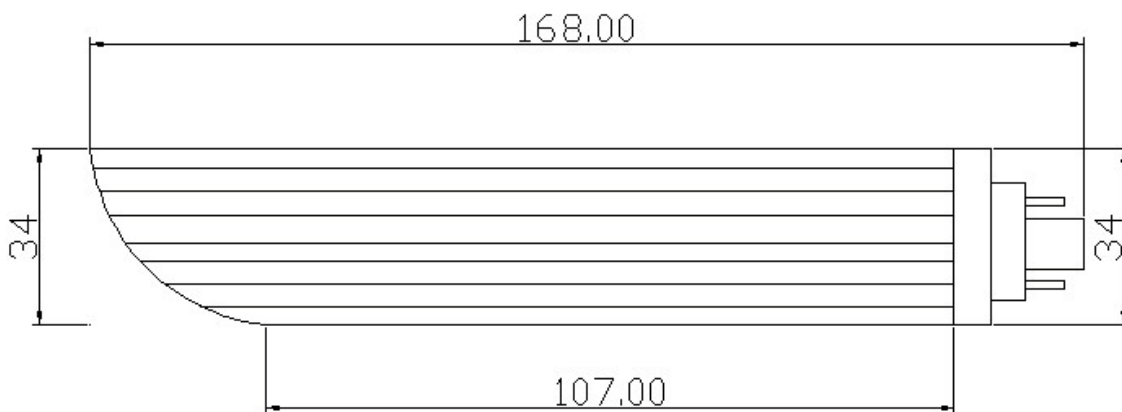

Product Specifications

EO-G24 - 10W G24 – 10Watt LED Lamp

SPECIFICATIONS	
Product Code	EO-G24-10W
Power Consumption	10watts
Input Voltage	AC 110-240v, 50-60Hz
Constant Current	DC 550mA +/- 5%
LED Quantity	99 pcs SMD 3014 LED
Luminous Flux	720 lumens
Cover	Clear / Frosted
Base	G24
No. of LEDs	99 PCS
Measurement	L 170mm x 36mm
Weight	70g
Beam Angle	120 degree
Average Life Expectancy	50,000+hrs
Ambient Humidity	95%
Colour Renderinf Index	. 85
Operating Temperature	<55°C
Colour Temperature	Warm White 2800-4000 Kelvin Cool White 4000-6000 Kelvin Day Light 6000-10000 Kelvin
Safety Assurance	CE and RoHS
Warranty	2 year

Dimensions

Installation instructions:

When install, must turn off lighting power supply equipment to protect the health.
After the installation is complete, power turn-on

Photometry" Summary

Intensity (Candlepower)