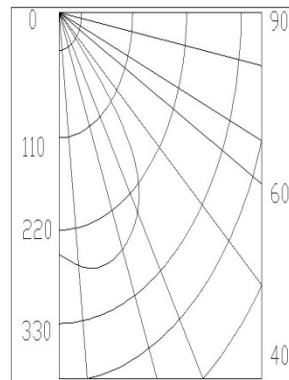

Product Specifications

EO-G24 - 8W G24 – 8Watt LED Lamp

SPECIFICATIONS	
Product Code	EO-G24-8W
Power Consumption	8watts
Input Voltage	AC 110-240v, 50-60Hz
Constant Current	DC 550mA +/- 5%
LED Quantity	84 pcs SMD 3014 LED
Luminous Flux	604 lumens
Cover	Clear / Frosted
Base	G24
No. of LEDs	84 PCS
Measurement	L 170mm x 36mm
Weight	70g
Beam Angle	120 degree
Average Life Expectancy	50,000+hrs
Ambient Humidity	95%
Colour Renderinf Index	. 85
Operating Temperature	<55°C
Colour Temperature	Warm White 2800-4000 Kelvin Cool White 4000-6000 Kelvin Day Light 6000-10000 Kelvin
Safety Assurance	CE and RoHS
Warranty	2 year

Dimensions

Installation instructions:

When install, must turn off lighting power supply equipment to protect the health.
After the installation is complete, power turn-on

Photometry" Summary

Intensity (Candlepower)

ANGLE MEAN CP

ANGLE	MEAN CP
0°	328
5°	326
15°	311
25°	278
35°	211
45°	125
55°	61
65°	30
75°	18
85°	4
90°	0

Zonal Lumen Summary

ZONE	LUMENS	%LAMP	%FIX
0°- 30°	242	42.10	42.10
0°- 40°	371	64.60	64.60
0°- 60°	521	90.60	90.60
0°- 90°	575	100.00	100.00