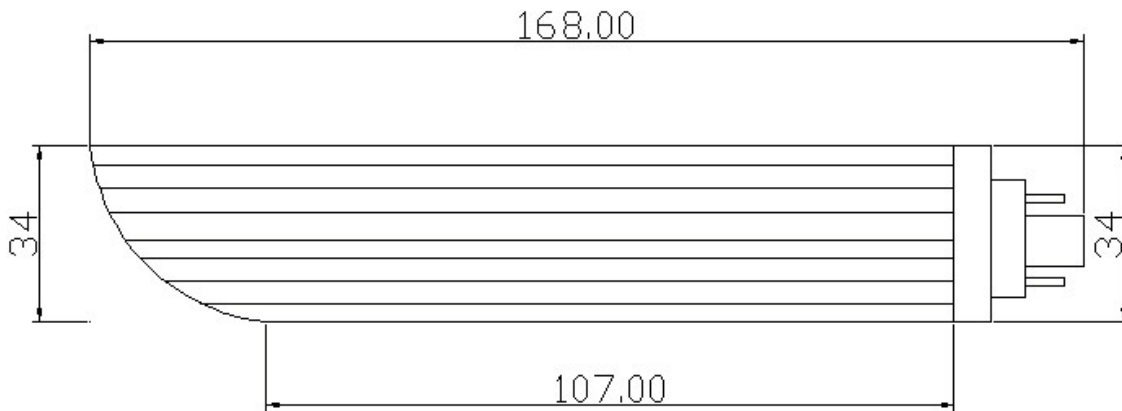

Product Specifications

EO-G24 - 8W G24 – 8Watt LED Lamp

SPECIFICATIONS	
Product Code	EO-G24-8W
Power Consumption	8watts
Input Voltage	AC 110-240v, 50-60Hz
Constant Current	DC 550mA +/- 5%
LED Quantity	84 pcs SMD 3014 LED
Luminous Flux	604 lumens
Cover	Clear / Frosted
Base	G24
No. of LEDs	84 PCS
Measurement	L 170mm x 36mm
Weight	70g
Beam Angle	120 degree
Average Life Expectancy	50,000+hrs
Ambient Humidity	95%
Colour Renderinf Index	. 85
Operating Temperature	<55°C
Colour Temperature	Warm White 2800-4000 Kelvin Cool White 4000-6000 Kelvin Day Light 6000-10000 Kelvin
Safety Assurance	CE and RoHS
Warranty	2 year

Dimensions

Installation instructions:

When install, must turn off lighting power supply equipment to protect the health.
After the installation is complete, power turn-on

Photometry" Summary

Intensity (Candlepower)