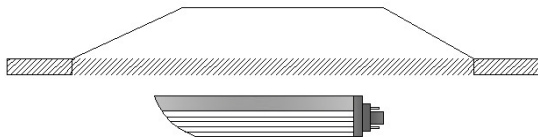

Product Specifications

EO-G24 - 8W G24 – 8Watt LED Lamp

SPECIFICATIONS	
Product Code	EO-G24-8W
Power Consumption	8watts
Input Voltage	AC 110-240v, 50-60Hz
Constant Current	DC 550mA +/- 5%
LED Quantity	84 pcs SMD 3014 LED
Luminous Flux	604 lumens
Cover	Clear / Frosted
Base	G24
No. of LEDs	84 PCS
Measurement	L 170mm x 36mm
Weight	70g
Beam Angle	120 degree
Average Life Expectancy	50,000+hrs
Ambient Humidity	95%
Colour Renderinf Index	. 85
Operating Temperature	<55°C
Colour Temperature	Warm White 2800-4000 Kelvin Cool White 4000-6000 Kelvin Day Light 6000-10000 Kelvin
Safety Assurance	CE and RoHS
Warranty	2 year

Dimensions

Installation instructions:

When install, must turn off lighting power supply equipment to protect the health.
After the installation is complete, power turn-on

Photometry" Summary

Intensity (Candlepower)