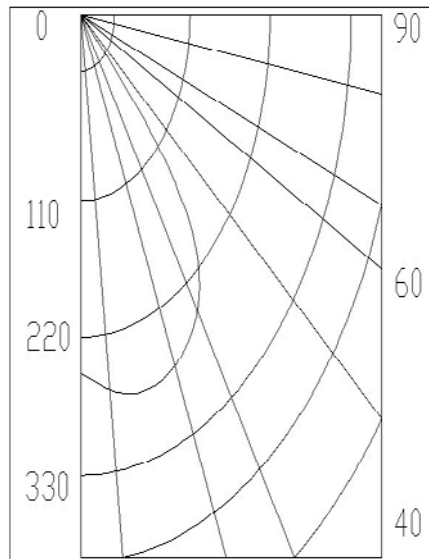

Product Specification

EO-BB05

Eo Lighting, EO-BB05, LED Lamp

5watt LED Lamp

SPECIFICATIONS	
Product Code	EO-BB05
Power Consumption	5 Watts
Internal Voltage	240V
Luminous Flux	425 Lm
Beam Angle	120 degree
Power Frequency	50-60Hz
Lamp Type	Cree LED
Rendering Index	Ra= 80.0
CRI	>85
Colour Temperature	Warm White – 2800 - 4000K Day Light – 4000 - 6000K Cool Light – 6000 - 10,000K
Diameter	56mm x 110mm
Option	Dimmable to 5% with most incandescent dimmers
Expected Life	+ 30,000 hrs
Warranty	2 year

Specifications subject to change without notice

Photometry"

Intensity (Candlepower) Summary

ANGLE MEAN CP

0°	328
5°	326
15°	311
25°	278
35°	211
45°	125
55°	61
65°	30
75°	18
85°	4
90°	0

Zonal Lumen Summary

ZONE	LUMENS	%LAMP	%FIX
0°- 30°	242	42.10	42.10
0°- 40°	371	64.60	64.60
0°- 60°	521	90.60	90.60
0°- 90°	575	100.00	100.00