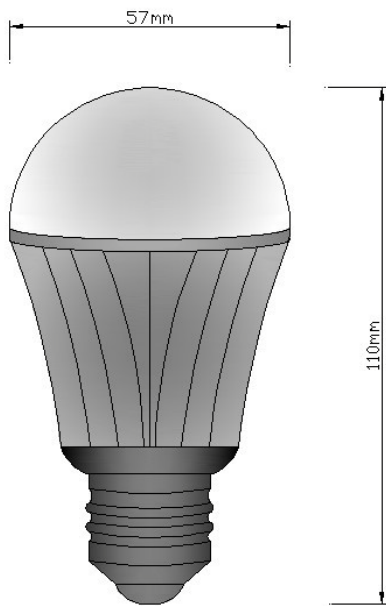

Product Specification

EO-BB05

Eo Lighting, EO-BB05, LED Lamp

5watt LED Lamp

SPECIFICATIONS	
Product Code	EO-BB05
Power Consumption	5 Watts
Internal Voltage	240V
Luminous Flux	425 Lm
Beam Angle	120 degree
Power Frequency	50-60Hz
Lamp Type	Cree LED
Rendering Index	Ra= 80.0
CRI	>85
Colour Temperature	Warm White – 2800 - 4000K Day Light – 4000 - 6000K Cool Light – 6000 - 10,000K
Diameter	56mm x 110mm
Option	Dimmable to 5% with most incandescent dimmers
Expected Life	+ 30,000 hrs
Warranty	2 year

Specifications subject to change without notice

Photometry"

Intensity (Candlepower) Summary

ANGLE MEAN CP

0°	328
5°	326
15°	311
25°	278
35°	211
45°	125
55°	61
65°	30
75°	18
85°	4
90°	0

Zonal Lumen Summary

ZONE	LUMENS	%LAMP	%FIX
0°- 30°	242	42.10	42.10
0°- 40°	371	64.60	64.60
0°- 60°	521	90.60	90.60
0°- 90°	575	100.00	100.00