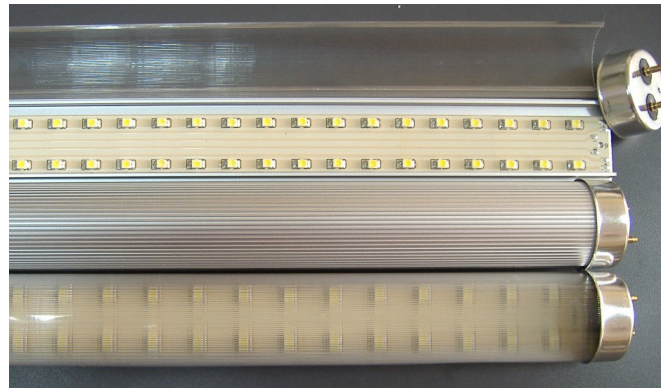

Product Specifications

EO-T8-1200-SMD, 1200mm LED Tube

SPECIFICATIONS	
Product Code	EO-T8-1200-SMD
Power Consumption	19 watts
Operational Voltage	240v or 12v
Intensity of Light Output	Warm White - 1860 lumens Cool White - 2000 lumens
Colour Temperature	Warm White - 3000 Kelvin Cool White - 5000 Kelvin
Fluorescent Equivalent	36 watts
No. of LEDs	150 SMD's
Dimensions	1,200mm x 56mm
Expected Life	50,000+hrs
Beam Angle	120°
Warranty	24 months

Key benefits for the EO-T8-1200-SMD, 1200mm LED tube:

- Extra long Life:** 50,000+ hour lifespan exceeds even the highest quality fluorescent tubes
- Extreme efficiency:** Over 50% more efficient than T8 fluorescent tubes
- Shatter-proof design:** Manufactured from impact resistant poly carbonate with aluminium end caps
- No mercury content:** Eliminates harmful mercury waste
- Flicker-Free Lighting** Eliminates the flicker from fluorescent tubes that can lead to lost productivity, headaches and other known medical disorders
- Instant starting:** Starts immediately and has no warm up time
- Extreme temperature:** Operates within a wide temperature range making these tubes ideal in supermarket freezers, outdoor areas and high heat environments