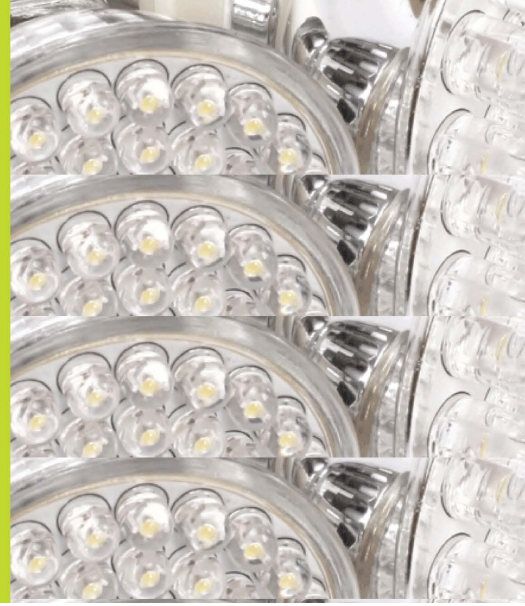

www.eolighting.com.au

www.eolighting.com.au

www.eolighting.com.au

www.eolighting.com.au

SPECIFICATIONS	
Product Code	Eo-SMD T8 600-10
Colour	White
Power Consumption	10W
Beam angle	120°
Operational Voltage/ Freq	240V, 50 -60Hz
Colour Temperature	Warm White &+\$\$\$!3) 00K Cool White 4000K, 5000K Daylight 6000K, 7000k
Intensity of Light Output	1080lm – 1170lm
Power Factor	>0.92
Operating Humidity	>95%
Operating Temperature	-20° to 50° C
Effeciency	100 lm/ watt
Housing	Aluminium & Thermoplastic
No. of LEDS	180 x SMD
Expected Life	50,000 + hours
Housing	Aluminium
Net Weight	233g
Warranty	2 years
7 ca d`JubW`	7 !H`W!`7 cbZcfa g`hc`5G#BNG`7 -GDF%)!`Wc`a`d`JubW` Bc`"6GH`\$%&\$%`- M`%97 !`*`9D7 G`fD`Y`W`f`J`W`U`D`f`c`X`i`W`h` 7`Y`f`h`Z`W`U`h`c`b`G`Y`f`j`W`g`5`i`g`f`U`j`U`L`Y`Y`W`f`J`W`U`W`c`a`d`J`U`b`W` G`G`B`c`/`%`\$`\$`'`-`W`c`a`d`J`Y`g`k`J`h`5`G`#`B`N`G`*`\$`)-`,"`&`"``%`-`-`,"`k`J`h` 5`G`#`B`N`G`*`\$`)-`,"`%`&`\$`\$`'`U`b`X`-`97`*`%`(+`&`"``%`..&`\$`\$`'`U`b`X`*`%`(+`"``%`&`\$`\$`&` `f`W`f`h`j`Z`Y`X`')`h`'`>`U`b`'`&`\$`%`%`Y`I`d`J`f`m`(`h`'`>`U`b`'`&`\$`%`*`L`'`