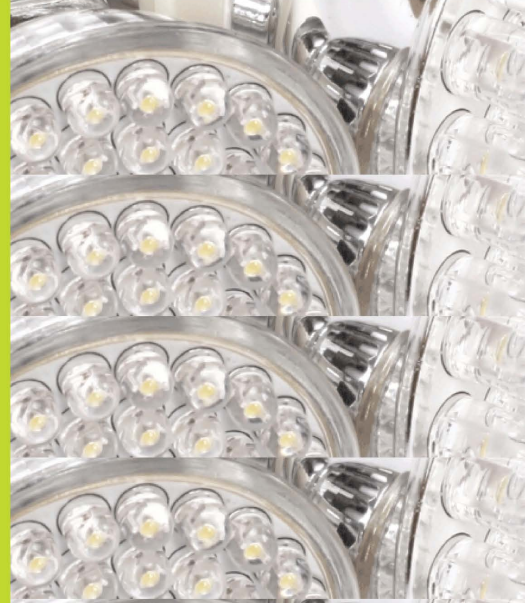

www.eolighting.com.au

www.eolighting.com.au

www.eolighting.com.au

www.eolighting.com.au

SPECIFICATIONS	
Product Code	LEDWSH70
Led Amount	72 x High Powered 1 Watt LED's
Colour	Full range dimming on Red, Green, and Blue LED's for full colour mixing.
Application	IP rated for outdoor use
Control	DMX
Weight	5.8kg
Optics	25°
Dimensions	681x178x110
Channels	6 Channels